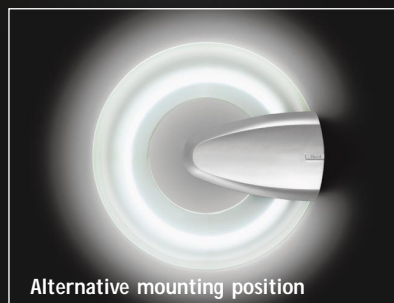

Ascension

The Ascension range from Hacer Lighting's recently introduced Desire catalogue is a superb harmonisation of die-cast aluminium, high quality etched glass and energy efficient T5 Circular Fluorescent (20,000 hr. average lamp life). The stylish gear housing is designed to accept numerous gear types including dimming and despite its minimal size, integral emergency versions. Available in both Wall Light and Pendant versions, the Ascension is of the very highest standard and is eminently suited to architecturally led projects including prestigious office, hotel, restaurant and stairway applications.

Hacer

L I G H T I N G

Innovative and exciting
lighting designed and
manufactured in the UK
by Hacer

Pendant

Horizontal wall mounted option

Alternative mounting position

DESIRE

414 page catalogue now available