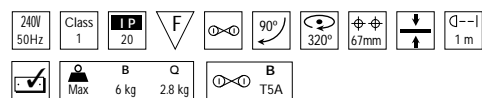

Three Circuit Track

70w	MHL	Rx7s	TT859	B	MHL070	-	+	018
150w	MHL	Rx7s	TT859	B	MHL150	-	+	018
250w	MHL	Fc2	TT859	B	MHL250	-	+	017

MHL

- ☐ B Wire wound
- ☐ 1 - White 3 - Black 6 - Graphite
- ☐ 114 Barn doors (black)
- ☐ + Food enhancement filters (Desire Catalogue p373)