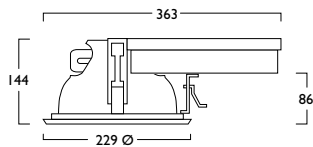

Solara Performer

Fluorescent

18w	PLC	G24q-2	ID724	PLC018	077
26w	PLC	G24q-3	ID724	PLC026	077
32w	PLT	GX24q-3	ID724	PLT032	077
42w	PLT	GX24q-4	ID724	PLT042	077
2x 18w	PLC	G24q-2	ID724	PLC218	075
2x 26w	PLC	G24q-3	ID724	PLC226	076

Product Codes Explained

Symbols

	12V
	Voltage & frequency
	Class I / II / III
	Ingress protection
	Suitable for flammable surface
	Plug & socket connections
	Unfused terminal block
	Fused terminal block
	Integral fuse
	Knockout size
	Tilt
	Rotation / pan
	Cut out
	Fixing centres
	Uplighting / Downlighting
	Uplighting / Downlighting
	Pressed metal construction
	Extruded aluminium construction
	Spun construction
	Die cast construction
	Injection moulding
	Minimum distance from lamp
	Decorative glass feature
	Safety glass
	Foot switch
	Supplied complete with plug
	Maximum weight kg
	Operating temperature of fascia
	Tamper proof screws
	Maximum evenly distributed load kg