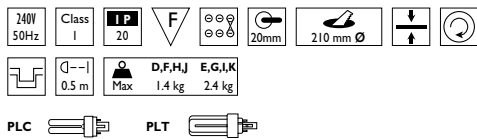

■ **Gear types F, G & V must be operated through a Digital Serial Interface (p389)**

- D** High frequency
- E** High frequency + Emergency
- Z** High frequency + self test Emergency
- F** High frequency digital dimming
- G** High frequency digital dimming + Emergency
- V** High frequency digital dimming + self test Emergency
- H** High frequency analogue (1-10V) dimming
- I** High frequency analogue (1-10V) dimming + Emergency
- W** High frequency analogue (1-10V) dimming + self test Emergency
- J** High frequency switch dimming
- K** High frequency switch dimming + Emergency
- Y** High frequency switch dimming + self test Emergency
- S** High frequency DALI dimming
- T** High frequency DALI dimming + Emergency
- U** High frequency DALI dimming + self test Emergency
- C** High frequency DALI dimming + DALI Emergency

Product Codes Explained

Symbols

	12V
	Voltage & frequency
	Class I / II / III
	Ingress protection
	Suitable for flammable surface
	Plug & socket connections
	Unfused terminal block
	Fused terminal block
	Integral fuse
	Knockout size
	Tilt
	Rotation / pan
	Cut out
	Fixing centres
	Uplighting / Downlighting
	Uplighting / Downlighting
	Pressed metal construction
	Extruded aluminium construction
	Spun construction
	Die cast construction
	Injection moulding
	Minimum distance from lamp
	Decorative glass feature
	Safety glass
	Foot switch
	Supplied complete with plug
	Maximum weight kg
	Operating temperature of fascia
	Tamper proof screws
	Maximum evenly distributed load kg