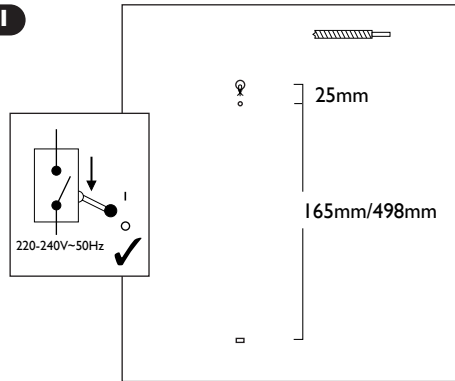

## Wall mounting

1

**WL886, WL888, WL715, WL716, WL767 = 165mm**  
**WL889, WL891, WL899 = 498mm**

2

3