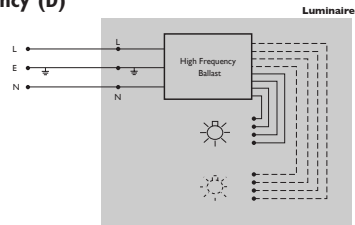

Wiring diagrams

High frequency (D)