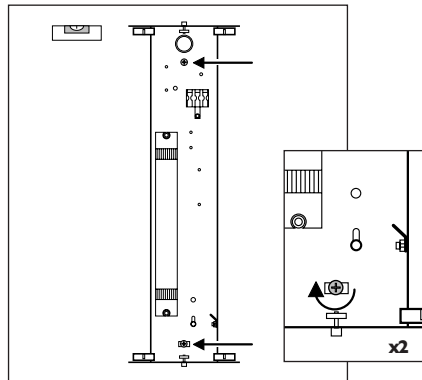

## Wall mounting

1

**WL886, WL888, WL715, WL716, WL767 = 165mm**  
**WL889, WL891, WL899 = 498mm**

2

3

## Wiring diagrams