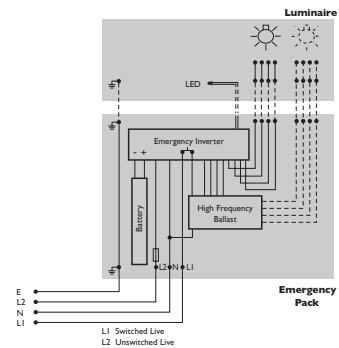

High frequency + Emergency (E)