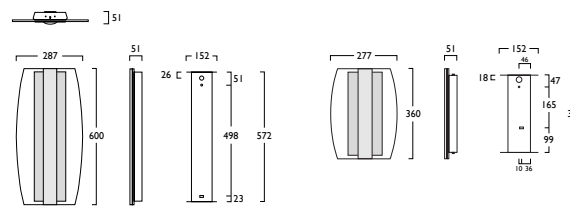

Sculpt/Cafe