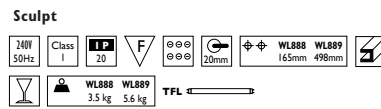

Sculpt/Cafe